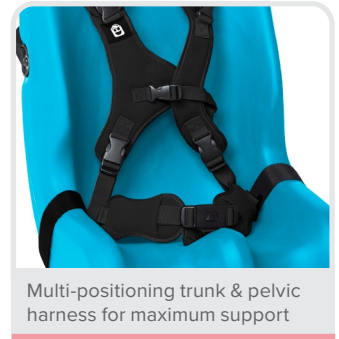

Please mark clearly with an X the items you wish to purchase.

Fax form to Special Tomato at (866) 901- 8707 or call in your order to our Pediatric Helpline at (866) 529-8407.

Color Options and Features

Item #	Item Description	MSRP
71010302	Size Small Special Tomato® Booster Car Seat™ - LILAC	\$1,402.03
71010304	Size Small Special Tomato® Booster Car Seat™ - AQUA	\$1,402.03
71010309	Size Small Special Tomato® Booster Car Seat™ - DARK GRAY	\$1,402.03
71110302	Small ST Booster Car Seat™ w/ Stationary Base - LILAC	\$2,120.05
71110304	Small ST Booster Car Seat™ w/ Stationary Base - AQUA	\$2,120.05
71110309	Small ST Booster Car Seat™ w/ Stationary Base - DARK GRAY	\$2,120.05
71210302	Small ST Booster Car Seat™ w/ Mobile Base - LILAC	\$2,579.20
71210304	Small ST Booster Car Seat™ w/ Mobile Base - AQUA	\$2,579.20
71210309	Small ST Booster Car Seat™ w/ Mobile Base - DARK GRAY	\$2,579.20
71310302	Small ST Booster Car Seat™ w/ Floor Sitter Base - LILAC	\$1,561.29
71310304	Small ST Booster Car Seat™ w/ Floor Sitter Base - AQUA	\$1,561.29
71310309	Small ST Booster Car Seat™ w/ Floor Sitter Base - DARK GRAY	\$1,561.29
71010402	Size Large Special Tomato® Booster Car Seat™ - LILAC	\$1,869.41
71010404	Size Large Special Tomato® Booster Car Seat™ - AQUA	\$1,869.41
71010409	Size Large Special Tomato® Booster Car Seat™ - DARK GRAY	\$1,869.41
71110402	Large ST Booster Car Seat™ w/ Stationary Base - LILAC	\$2,713.28
71110404	Large ST Booster Car Seat™ w/ Stationary Base - AQUA	\$2,713.28
71110409	Large ST Booster Car Seat™ w/ Stationary Base - DARK GRAY	\$2,713.28
71210402	Large ST Booster Car Seat™ w/ Mobile Base - LILAC	\$3,269.66
71210404	Large ST Booster Car Seat™ w/ Mobile Base - AQUA	\$3,269.66
71210409	Large ST Booster Car Seat™ w/ Mobile Base - DARK GRAY	\$3,269.66