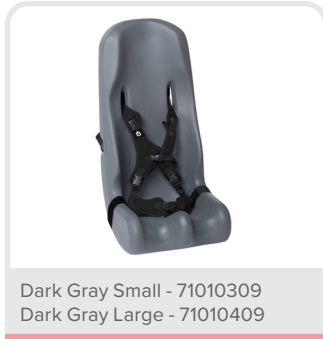

Please mark clearly with an X the items you wish to purchase.

Fax form to Special Tomato at (866) 901- 8707 or call in your order to our Pediatric Helpline at (866) 529-8407.

Color Options and Features

Item #	Item Description	MSRP
71010302	Size Small Special Tomato® Booster Car Seat™ - LILAC	\$1,402.03
71010304	Size Small Special Tomato® Booster Car Seat™ - AQUA	\$1,402.03
71010309	Size Small Special Tomato® Booster Car Seat™ - DARK GRAY	\$1,402.03
71110302	Small ST Booster Car Seat™ w/ Stationary Base - LILAC	\$2,120.05
71110304	Small ST Booster Car Seat™ w/ Stationary Base - AQUA	\$2,120.05
71110309	Small ST Booster Car Seat™ w/ Stationary Base - DARK GRAY	\$2,120.05
71210302	Small ST Booster Car Seat™ w/ Mobile Base - LILAC	\$2,579.20
71210304	Small ST Booster Car Seat™ w/ Mobile Base - AQUA	\$2,579.20
71210309	Small ST Booster Car Seat™ w/ Mobile Base - DARK GRAY	\$2,579.20
71310302	Small ST Booster Car Seat™ w/ Floor Sitter Base - LILAC	\$1,561.29
71310304	Small ST Booster Car Seat™ w/ Floor Sitter Base - AQUA	\$1,561.29
71310309	Small ST Booster Car Seat™ w/ Floor Sitter Base - DARK GRAY	\$1,561.29
71010402	Size Large Special Tomato® Booster Car Seat™ - LILAC	\$1,869.41
71010404	Size Large Special Tomato® Booster Car Seat™ - AQUA	\$1,869.41
71010409	Size Large Special Tomato® Booster Car Seat™ - DARK GRAY	\$1,869.41
71110402	Large ST Booster Car Seat™ w/ Stationary Base - LILAC	\$2,713.28
71110404	Large ST Booster Car Seat™ w/ Stationary Base - AQUA	\$2,713.28
71110409	Large ST Booster Car Seat™ w/ Stationary Base - DARK GRAY	\$2,713.28
71210402	Large ST Booster Car Seat™ w/ Mobile Base - LILAC	\$3,269.66
71210404	Large ST Booster Car Seat™ w/ Mobile Base - AQUA	\$3,269.66
71210409	Large ST Booster Car Seat™ w/ Mobile Base - DARK GRAY	\$3,269.66