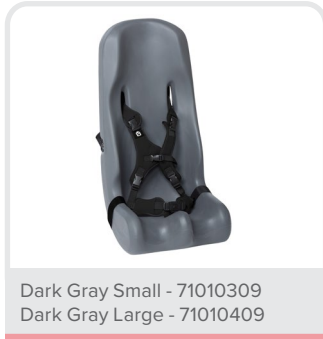

Please mark clearly with an X the items you wish to purchase.

Fax form to Special Tomato at (866) 901- 8707 or call in your order to our Pediatric Helpline at (866) 529-8407.

Color Options and Features

Item #	Item Description	MSRP
71010302	Size Small Special Tomato® Booster Car Seat™ - LILAC	\$1,542.23
71010304	Size Small Special Tomato® Booster Car Seat™ - AQUA	\$1,542.23
71010309	Size Small Special Tomato® Booster Car Seat™ - DARK GRAY	\$1,542.23
71110302	Small ST Booster Car Seat™ w/ Stationary Base - LILAC	\$2,332.05
71110304	Small ST Booster Car Seat™ w/ Stationary Base - AQUA	\$2,332.05
71110309	Small ST Booster Car Seat™ w/ Stationary Base - DARK GRAY	\$2,332.05
71210302	Small ST Booster Car Seat™ w/ Mobile Base - LILAC	\$2,837.12
71210304	Small ST Booster Car Seat™ w/ Mobile Base - AQUA	\$2,837.12
71210309	Small ST Booster Car Seat™ w/ Mobile Base - DARK GRAY	\$2,837.12
71310302	Small ST Booster Car Seat™ w/ Floor Sitter Base - LILAC	\$1,717.42
71310304	Small ST Booster Car Seat™ w/ Floor Sitter Base - AQUA	\$1,717.42
71310309	Small ST Booster Car Seat™ w/ Floor Sitter Base - DARK GRAY	\$1,717.42
71010402	Size Large Special Tomato® Booster Car Seat™ - LILAC	\$2,056.35
71010404	Size Large Special Tomato® Booster Car Seat™ - AQUA	\$2,056.35
71010409	Size Large Special Tomato® Booster Car Seat™ - DARK GRAY	\$2,056.35
71110402	Large ST Booster Car Seat™ w/ Stationary Base - LILAC	\$2,984.61
71110404	Large ST Booster Car Seat™ w/ Stationary Base - AQUA	\$2,984.61
71110409	Large ST Booster Car Seat™ w/ Stationary Base - DARK GRAY	\$2,984.61
71210402	Large ST Booster Car Seat™ w/ Mobile Base - LILAC	\$3,596.62
71210404	Large ST Booster Car Seat™ w/ Mobile Base - AQUA	\$3,596.62
71210409	Large ST Booster Car Seat™ w/ Mobile Base - DARK GRAY	\$3,596.62