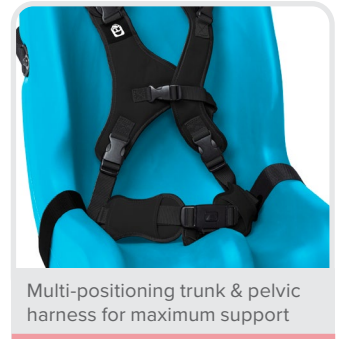

Please mark clearly with an X the items you wish to purchase.

Fax form to Special Tomato at (866) 901- 8707 or call in your order to our Pediatric Helpline at (866) 529-8407.

Color Options and Features

Item #	Item Description	MSRP
71010302	Size Small Special Tomato® Booster Car Seat™ - LILAC	\$1,542.23
71010304	Size Small Special Tomato® Booster Car Seat™ - AQUA	\$1,542.23
71010309	Size Small Special Tomato® Booster Car Seat™ - DARK GRAY	\$1,542.23
71110302	Small ST Booster Car Seat™ w/ Stationary Base - LILAC	\$2,332.05
71110304	Small ST Booster Car Seat™ w/ Stationary Base - AQUA	\$2,332.05
71110309	Small ST Booster Car Seat™ w/ Stationary Base - DARK GRAY	\$2,332.05
71210302	Small ST Booster Car Seat™ w/ Mobile Base - LILAC	\$2,837.12
71210304	Small ST Booster Car Seat™ w/ Mobile Base - AQUA	\$2,837.12
71210309	Small ST Booster Car Seat™ w/ Mobile Base - DARK GRAY	\$2,837.12
71310302	Small ST Booster Car Seat™ w/ Floor Sitter Base - LILAC	\$1,717.42
71310304	Small ST Booster Car Seat™ w/ Floor Sitter Base - AQUA	\$1,717.42
71310309	Small ST Booster Car Seat™ w/ Floor Sitter Base - DARK GRAY	\$1,717.42
71010402	Size Large Special Tomato® Booster Car Seat™ - LILAC	\$2,056.35
71010404	Size Large Special Tomato® Booster Car Seat™ - AQUA	\$2,056.35
71010409	Size Large Special Tomato® Booster Car Seat™ - DARK GRAY	\$2,056.35
71110402	Large ST Booster Car Seat™ w/ Stationary Base - LILAC	\$2,984.61
71110404	Large ST Booster Car Seat™ w/ Stationary Base - AQUA	\$2,984.61
71110409	Large ST Booster Car Seat™ w/ Stationary Base - DARK GRAY	\$2,984.61
71210402	Large ST Booster Car Seat™ w/ Mobile Base - LILAC	\$3,596.62
71210404	Large ST Booster Car Seat™ w/ Mobile Base - AQUA	\$3,596.62
71210409	Large ST Booster Car Seat™ w/ Mobile Base - DARK GRAY	\$3,596.62