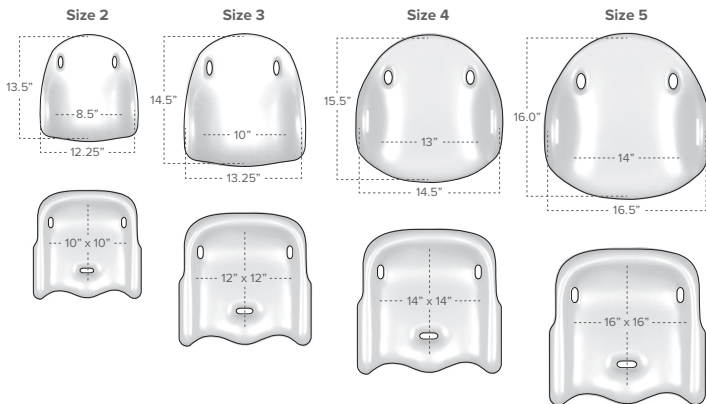

# Recliner Support System

Pricing valid 2/1/2026-12/31/2026

Product Number: 66010100

RSS includes 5-point Chest Harness, 3-point Pelvic Harness, Headrest & Leg Support

Special Tomato® Recliner Support System Size Chart	
Target User Height (approx.)	35" - 74" (89-188 cm)
Seat Width	20" (51 cm)
Seat Depth	18" (46 cm)
Seat Back Height	33" (84 cm)
Seat Back Height with Seat Liners	30" (76 cm)
Leg pad adjustment range	8" (20 cm)
Shoulder Harness Height Levels	14" - 27" (35 - 69 cm)
Seat Recline Range	Full range of furniture recliner
Overall Dimensions (width x length x height)	67" x 20" (170 x 51 cm)
Folded Dimensions (width x length x height)	36" x 21" x 10" (91 x 53 x 25 cm)
Maximum Weight Capacity	furniture dependent
Weight of RSS	10 lbs (4.5 kg)
<b>MSRP</b>	<b>QUANTITY ORDERED</b>
\$ 1,694.69	

Special Tomato® Hip-Flex® Seat Cushion		MSRP	QUANTITY ORDERED
72060201	Size 2 - 10 in. d x 10 in. d - CHERRY	\$ 462.50	
72060202	Size 2 - 10 in. d x 10 in. d - LILAC	\$ 462.50	
72060204	Size 2 - 10 in. d x 10 in. d - AQUA	\$ 462.50	
72060209	Size 2 - 10 in. d x 10 in. d - DARK GRAY	\$ 462.50	
72060301	Size 3 - 12 in. w x 12 in. d - CHERRY	\$ 528.20	
72060302	Size 3 - 12 in. w x 12 in. d - LILAC	\$ 528.20	
72060304	Size 3 - 12 in. w x 12 in. d - AQUA	\$ 528.20	
72060309	Size 3 - 12 in. w x 12 in. d - DARK GRAY	\$ 528.20	
72060401	Size 4 - 14 in. w x 14 in. d - CHERRY	\$ 607.43	
72060402	Size 4 - 14 in. w x 14 in. d - LILAC	\$ 607.43	
72060404	Size 4 - 14 in. w x 14 in. d - AQUA	\$ 607.43	
72060409	Size 4 - 14 in. w x 14 in. d - DARK GRAY	\$ 607.43	
72060501	Size 5 - 16 in. w x 16 in. d - CHERRY	\$ 698.54	
72060502	Size 5 - 16 in. w x 16 in. d - LILAC	\$ 698.54	
72060504	Size 5 - 16 in. w x 16 in. d - AQUA	\$ 698.54	
72060509	Size 5 - 16 in. w x 16 in. d - DARK GRAY	\$ 698.54	