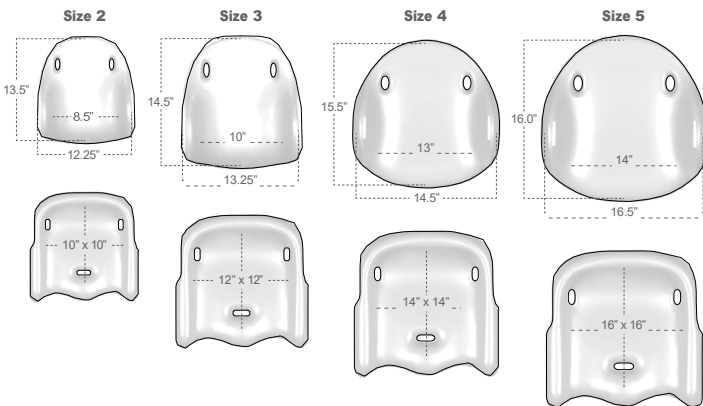

# Recliner Support System

Product Number: 66010100

RSS includes 5-point Chest Harness, 3-point Pelvic Harness, Headrest & Leg Support

Pricing valid 2/1/2025 - 12/31/2025

Special Tomato® Recliner Support System Size Chart	
Target User Height (approx.)	35" - 74" (89-188 cm)
Seat Width	20" (51 cm)
Seat Depth	18" (46 cm)
Seat Back Height	33" (84 cm)
Seat Back Height with Seat Liners	30" (76 cm)
Leg pad adjustment range	8" (20 cm)
Shoulder Harness Height Levels	14" - 27" (35 - 69 cm)
Seat Recline Range	Full range of furniture recliner
Overall Dimensions (width x length x height)	67" x 20" (170 x 51 cm)
Folded Dimensions (width x length x height)	36" x 21" x 10" (91 x 53 x 25 cm)
Maximum Weight Capacity	furniture dependent
Weight of RSS	10 lbs (4.5 kg)
<b>MSRP</b>	<b>QUANTITY ORDERED</b>
<b>\$1,694.69</b>	

Special Tomato® Hip-Flex® Seat Cushion		MSRP	QUANTITY ORDERED
72060201	Size 2 - 10 in. d x 10 in. d - CHERRY	462.50	
72060202	Size 2 - 10 in. d x 10 in. d - LILAC	\$ 462.50	
72060204	Size 2 - 10 in. d x 10 in. d - AQUA	\$ 462.50	
72060209	Size 2 - 10 in. d x 10 in. d - DARK GRAY	\$ 462.50	
72060301	Size 3 - 12 in. w x 12 in. d - CHERRY	\$ 528.20	
72060302	Size 3 - 12 in. w x 12 in. d - LILAC	\$ 528.20	
72060304	Size 3 - 12 in. w x 12 in. d - AQUA	\$ 528.20	
72060309	Size 3 - 12 in. w x 12 in. d - DARK GRAY	\$ 528.20	
72060401	Size 4 - 14 in. w x 14 in. d - CHERRY	\$ 607.43	
72060402	Size 4 - 14 in. w x 14 in. d - LILAC	\$ 607.43	
72060404	Size 4 - 14 in. w x 14 in. d - AQUA	\$ 607.43	
72060409	Size 4 - 14 in. w x 14 in. d - DARK GRAY	\$ 607.43	
72060501	Size 5 - 16 in. w x 16 in. d - CHERRY	\$ 698.54	
72060502	Size 5 - 16 in. w x 16 in. d - LILAC	\$ 698.54	
72060504	Size 5 - 16 in. w x 16 in. d - AQUA	\$ 698.54	
72060509	Size 5 - 16 in. w x 16 in. d - DARK GRAY	\$ 698.54	