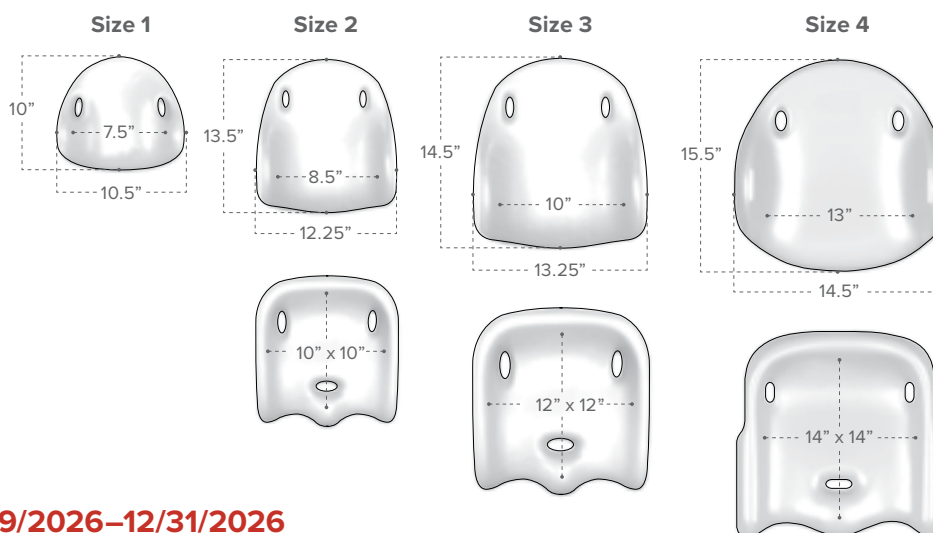

Special Tomato® OAS Size Chart	Special Tomato® OAS Dimensions
Seat Width	15 in
Seat Depth	13 in
Seat Back Height	27 in
Seat Back Height with Seat Liners	25 in
Minimum Chair Back Height	14 in
Seat base to top of head support Max	25 in
Shoulder Harness Height Levels	11.5 in, 14 in, 16.5 in, 19 in, 21.5 in
Overall Dimensions (width x length x height)	16 in x 49 in (flat)
Folded Dimensions (width x length x height)	16 in x 27 in x 6 in
Maximum Weight Capacity	90 lbs
Weight of OAS	7 lbs

Product Number: 67010100	MSRP \$1,041.38	
--------------------------	-----------------	--

Seat Cushions	Cherry	Lilac	Aqua	Dark Gray	Inner Dimensions	Outer Dimensions	MSRP	CHECK BOX TO ORDER
Size 2 (LS2)	72040201	72040202	72040204	72040209	10"W x 10"D x 4"H	12"W x 13"D	\$ 476.37	
Size 3 (LS3)	72040301	72040302	72040304	72040309	12"W x 12"D x 4.5"H	14"W x 15"D	\$ 544.04	
Size 4 (LS4)	72040401	72040402	72040404	72040409	14" W x 14" D X 4.5" H	17.5" W x 17.5" D	\$ 625.66	

Back Cushions	Cherry	Lilac	Aqua	Dark Gray	Inner Dimensions	Outer Dimensions	MSRP	CHECK BOX TO ORDER
Size 1 (LB1) *	72050101	72050102	72050104	72050109	7.5"W x 10"H	10.5"W x 10"H	\$ 438.28	
Size 2 (LB2) *	72050201	72050202	72050204	72050209	8.5"W x 13.5"H	12.25"W x 13.5"H	\$ 476.37	
Size 3 (LB3) *	72050301	72050302	72050304	72050309	10"W x 14.5"H	13.25"W x 14.5"H	\$ 544.04	
Size 4 (LB4) *	72050401	72050402	72050404	72050409	13" W x 15.5" H	14.5"W x 15.5" H	\$ 625.66	