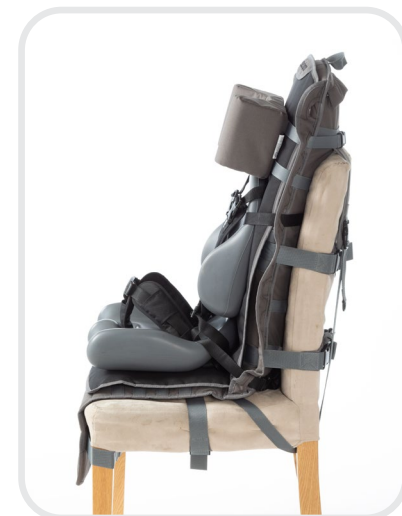

Out & About Seat Specifications

Special Tomato® OAS Size Chart	Special Tomato® OAS Dimensions
Seat Width	15 in
Seat Depth	13 in
Seat Back Height	27 in
Seat Back Height with Seat Liners	25 in
Minimum Chair Back Height	14 in
Seat base to top of head support Max	25 in
Shoulder Harness Height Levels	11.5 in, 14 in, 16.5 in, 19 in, 21.5 in
Overall Dimensions (width x length x height)	16 in x 49 in (flat)
Folded Dimensions (width x length x height)	16 in x 27 in x 6 in
Maximum Weight Capacity	90 lbs
Weight of OAS	7 lbs

Product Number: 67010100	MSRP $ 991.79