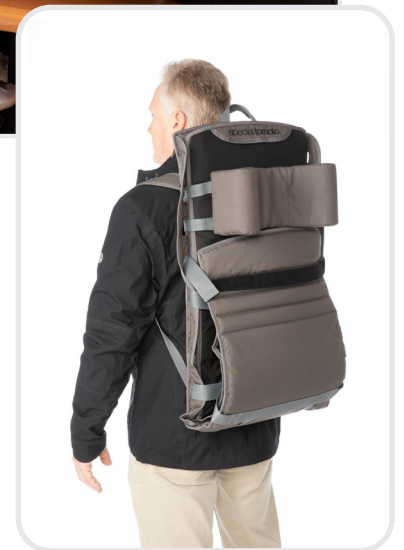

*Standard
OAS*

Ready for travel as a backpack

Out & About Seat Specifications

Special Tomato® OAS Size Chart	Special Tomato® OAS Dimensions
Seat Width	15 in
Seat Depth	13 in
Seat Back Height	27 in
Seat Back Height with Seat Liners	25 in
Minimum Chair Back Height	14 in
Seat base to top of head support Max	25 in
Shoulder Harness Height Levels	11.5 in, 14 in, 16.5 in, 19 in, 21.5 in
Overall Dimensions (width x length x height)	16 in x 49 in (flat)
Folded Dimensions (width x length x height)	16 in x 27 in x 6 in
Maximum Weight Capacity	90 lbs
Weight of OAS	7 lbs