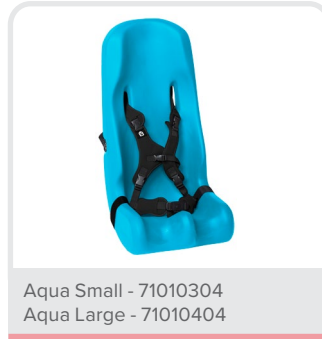

Color Options and Features

Item #	Item Description	2024 MSRP
71010302	Size Small Special Tomato® Booster Car Seat™ - LILAC	\$ 1,700.31
71010304	Size Small Special Tomato® Booster Car Seat™ - AQUA	\$ 1,700.31
71010309	Size Small Special Tomato® Booster Car Seat™ - DARK GRAY	\$ 1,700.31
71110302	Small ST Booster Car Seat™ w/ Stationary Base - LILAC	\$ 2,571.09
71110304	Small ST Booster Car Seat™ w/ Stationary Base - AQUA	\$ 2,571.09
71110309	Small ST Booster Car Seat™ w/ Stationary Base - DARK GRAY	\$ 2,571.09
71210302	Small ST Booster Car Seat™ w/ Mobile Base - LILAC	\$ 3,127.93
71210304	Small ST Booster Car Seat™ w/ Mobile Base - AQUA	\$ 3,127.93
71210309	Small ST Booster Car Seat™ w/ Mobile Base - DARK GRAY	\$ 3,127.93
71310302	Small ST Booster Car Seat™ w/ Floor Sitter Base - LILAC	\$ 1,893.45
71310304	Small ST Booster Car Seat™ w/ Floor Sitter Base - AQUA	\$ 1,893.45
71310309	Small ST Booster Car Seat™ w/ Floor Sitter Base - DARK GRAY	\$ 1,893.45
71010402	Size Large Special Tomato® Booster Car Seat™ - LILAC	\$ 2,267.13
71010404	Size Large Special Tomato® Booster Car Seat™ - AQUA	\$ 2,267.13
71010409	Size Large Special Tomato® Booster Car Seat™ - DARK GRAY	\$ 2,267.13
71110402	Large ST Booster Car Seat™ w/ Stationary Base - LILAC	\$ 3,290.54
71110404	Large ST Booster Car Seat™ w/ Stationary Base - AQUA	\$ 3,290.54
71110409	Large ST Booster Car Seat™ w/ Stationary Base - DARK GRAY	\$ 3,290.54
71210402	Large ST Booster Car Seat™ w/ Mobile Base - LILAC	\$ 3,965.27
71210404	Large ST Booster Car Seat™ w/ Mobile Base - AQUA	\$ 3,965.27
71210409	Large ST Booster Car Seat™ w/ Mobile Base - DARK GRAY	\$ 3,965.27