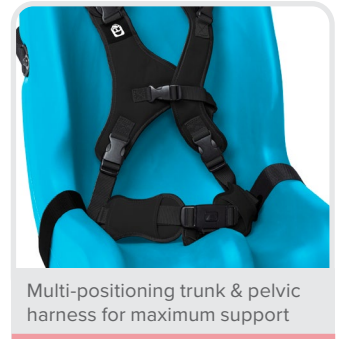

Color Options and Features

Item #	Item Description	2024 MSRP
71010302	Size Small Special Tomato® Booster Car Seat™ - LILAC	\$ 1,700.31
71010304	Size Small Special Tomato® Booster Car Seat™ - AQUA	\$ 1,700.31
71010309	Size Small Special Tomato® Booster Car Seat™ - DARK GRAY	\$ 1,700.31
71110302	Small ST Booster Car Seat™ w/ Stationary Base - LILAC	\$ 2,571.09
71110304	Small ST Booster Car Seat™ w/ Stationary Base - AQUA	\$ 2,571.09
71110309	Small ST Booster Car Seat™ w/ Stationary Base - DARK GRAY	\$ 2,571.09
71210302	Small ST Booster Car Seat™ w/ Mobile Base - LILAC	\$ 3,127.93
71210304	Small ST Booster Car Seat™ w/ Mobile Base - AQUA	\$ 3,127.93
71210309	Small ST Booster Car Seat™ w/ Mobile Base - DARK GRAY	\$ 3,127.93
71310302	Small ST Booster Car Seat™ w/ Floor Sitter Base - LILAC	\$ 1,893.45
71310304	Small ST Booster Car Seat™ w/ Floor Sitter Base - AQUA	\$ 1,893.45
71310309	Small ST Booster Car Seat™ w/ Floor Sitter Base - DARK GRAY	\$ 1,893.45
71010402	Size Large Special Tomato® Booster Car Seat™ - LILAC	\$ 2,267.13
71010404	Size Large Special Tomato® Booster Car Seat™ - AQUA	\$ 2,267.13
71010409	Size Large Special Tomato® Booster Car Seat™ - DARK GRAY	\$ 2,267.13
71110402	Large ST Booster Car Seat™ w/ Stationary Base - LILAC	\$ 3,290.54
71110404	Large ST Booster Car Seat™ w/ Stationary Base - AQUA	\$ 3,290.54
71110409	Large ST Booster Car Seat™ w/ Stationary Base - DARK GRAY	\$ 3,290.54
71210402	Large ST Booster Car Seat™ w/ Mobile Base - LILAC	\$ 3,965.27
71210404	Large ST Booster Car Seat™ w/ Mobile Base - AQUA	\$ 3,965.27
71210409	Large ST Booster Car Seat™ w/ Mobile Base - DARK GRAY	\$ 3,965.27

Soft-Touch® Booster Car Seat™ Small ONLY w/ Floor Base

Soft-Touch® Booster Car Seat™ shown w/ Stationary Base

Pricing valid 1/1/2024 - 12/31/2024

Soft-Touch® Booster Car Seat™ shown w/ Mobile Base

*Overall seat height: Customer MUST measure from the seat surface to the headliner to be sure the large will fit into your vehicle.