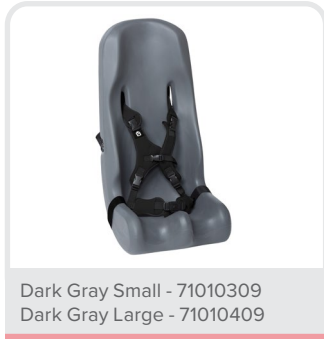

Color Options and Features

Item #	Item Description	2024 MSRP
71010302	Size Small Special Tomato® Booster Car Seat™ - LILAC	\$ 1,700.31
71010304	Size Small Special Tomato® Booster Car Seat™ - AQUA	\$ 1,700.31
71010309	Size Small Special Tomato® Booster Car Seat™ - DARK GRAY	\$ 1,700.31
71110302	Small ST Booster Car Seat™ w/ Stationary Base - LILAC	\$ 2,571.09
71110304	Small ST Booster Car Seat™ w/ Stationary Base - AQUA	\$ 2,571.09
71110309	Small ST Booster Car Seat™ w/ Stationary Base - DARK GRAY	\$ 2,571.09
71210302	Small ST Booster Car Seat™ w/ Mobile Base - LILAC	\$ 3,127.93
71210304	Small ST Booster Car Seat™ w/ Mobile Base - AQUA	\$ 3,127.93
71210309	Small ST Booster Car Seat™ w/ Mobile Base - DARK GRAY	\$ 3,127.93
71310302	Small ST Booster Car Seat™ w/ Floor Sitter Base - LILAC	\$ 1,893.45
71310304	Small ST Booster Car Seat™ w/ Floor Sitter Base - AQUA	\$ 1,893.45
71310309	Small ST Booster Car Seat™ w/ Floor Sitter Base - DARK GRAY	\$ 1,893.45
71010402	Size Large Special Tomato® Booster Car Seat™ - LILAC	\$ 2,267.13
71010404	Size Large Special Tomato® Booster Car Seat™ - AQUA	\$ 2,267.13
71010409	Size Large Special Tomato® Booster Car Seat™ - DARK GRAY	\$ 2,267.13
71110402	Large ST Booster Car Seat™ w/ Stationary Base - LILAC	\$ 3,290.54
71110404	Large ST Booster Car Seat™ w/ Stationary Base - AQUA	\$ 3,290.54
71110409	Large ST Booster Car Seat™ w/ Stationary Base - DARK GRAY	\$ 3,290.54
71210402	Large ST Booster Car Seat™ w/ Mobile Base - LILAC	\$ 3,965.27
71210404	Large ST Booster Car Seat™ w/ Mobile Base - AQUA	\$ 3,965.27
71210409	Large ST Booster Car Seat™ w/ Mobile Base - DARK GRAY	\$ 3,965.27