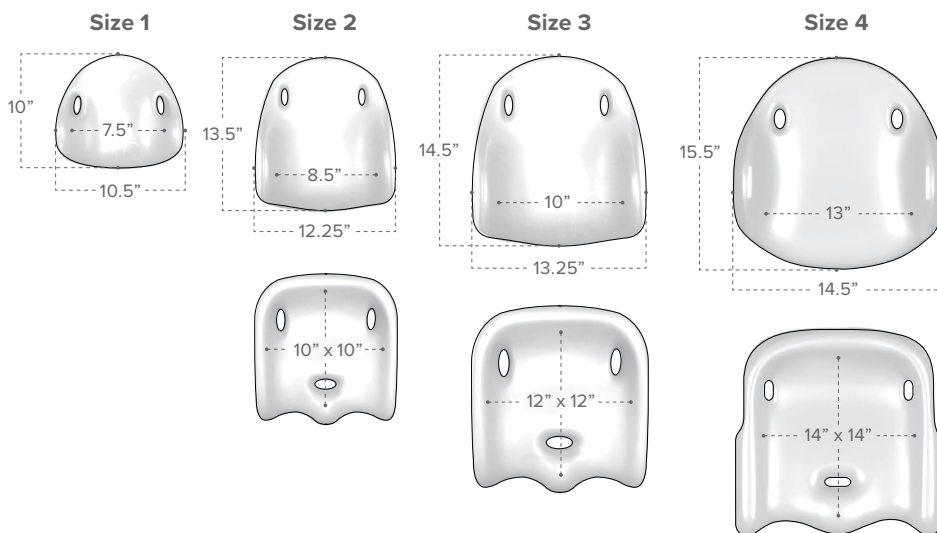

## Out & About Seat Specifications

Special Tomato® OAS Size Chart	Special Tomato® OAS Dimensions
Seat Width	15 in
Seat Depth	13 in
Seat Back Height	27 in
Seat Back Height with Seat Liners	25 in
Minimum Chair Back Height	14 in
Seat base to top of head support Max	25 in
Shoulder Harness Height Levels	11.5 in, 14 in, 16.5 in, 19 in, 21.5 in
Overall Dimensions (width x length x height)	16 in x 49 in (flat)
Folded Dimensions (width x length x height)	16 in x 27 in x 6 in
Maximum Weight Capacity	90 lbs
Weight of OAS	7 lbs

*The Out & About Seat accepts seat & back liners*

Seat Cushions	Cherry	Lilac	Aqua	Dark Gray	Inner Dimensions	Outer Dimensions	MSRP
Size 2 (LS2)	72040201	72040202	72040204	72040209	10"W x 10"D x 4"H	12"W x 13"D	\$ 345.91
Size 3 (LS3)	72040301	72040302	72040304	72040309	12"W x 12"D x 4.5"H	14"W x 15"D	\$ 395.04
Size 4 (LS4)	72040401	72040402	72040404	72040409	14" W x 14" D X 4.5" H	17.5" W x 17.5" D	\$ 454.31

Back Cushions	Cherry	Lilac	Aqua	Dark Gray	Inner Dimensions	Outer Dimensions	MSRP
Size 1 (LB1) *	72050101	72050102	72050104	72050109	7.5"W x 10"H	10.5"W x 10"H	\$ 318.25
Size 2 (LB2) *	72050201	72050202	72050204	72050209	8.5"W x 13.5"H	12.25"W x 13.5"H	\$ 345.91
Size 3 (LB3) *	72050301	72050302	72050304	72050309	10"W x 14.5"H	13.25"W x 14.5"H	\$ 395.04
Size 4 (LB4) *	72050401	72050402	72050404	72050409	13" W x 15.5" H	14.5" W x 15.5" H	\$ 454.31