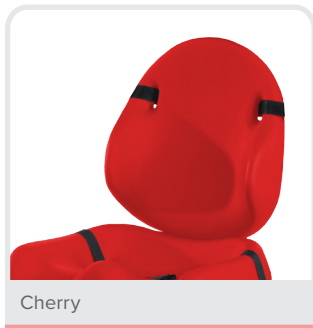

Soft-Touch[®] Liners 5 year warranty

Soft contoured support anywhere you need it

- Portable, lightweight and durable
- Versatile for use in strollers, chairs or wheelchairs
- Easy to clean
- Expands seating options
- Great for school and home use
- Affordable: fits easily into most budgets

Size 1 shown in Dark Gray

Size 2 shown in Aqua

Fits many chair options in classroom and home
Size 3 shown in Cherry

Features

Use size 1 and 2 Liners with Jogger (Sold Separately)

Use size 1 and 2 Liners with EIO Push Chair (Sold Separately)

Straps together for easy carrying and storage

3-point pelvic harness helps to safely secure the hips

Color Choices

Seat Specifications

Item	Inner Dimensions	Overall Dimensions
Size 1 Seat Cushion	8"W × 8"D × 3.5"H	10.5"D × 11"W
Size 2 Seat Cushion	10"W × 10"D × 4"H	13"D × 12"W
Size 3 Seat Cushion	12"W × 12"D × 4.5"H	15"D × 14"W
Size 4 Seat Cushion	14" W × 14" D × 4.5" H	17.5" W × 17.5" D
Size 5 Seat Cushion	16" W × 16" D × 4.5" H	19.5" W × 19.5" D