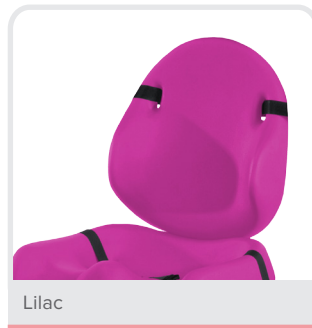

Soft-Touch[®] Liners 5 year warranty

Soft contoured support anywhere you need it

- Portable, lightweight and durable
- Versatile for use in strollers, chairs or wheelchairs
- Easy to clean
- Expands seating options
- Great for school and home use
- Affordable: fits easily into most budgets

Size 1 shown in Dark Gray

Size 2 shown in Aqua

Fits many chair options in classroom and home
Size 3 shown in Cherry

Features

Use size 1 and 2 Liners with Jogger (Sold Separately)

Use size 1 and 2 Liners with EIO Push Chair (Sold Separately)

Straps together for easy carrying and storage

3-point pelvic harness helps to safely secure the hips

Color Choices

Seat Specifications

Item	Inner Dimensions	Overall Dimensions
Size 1 Seat Cushion	8"W × 8"D × 3.5"H	10.5"D × 11"W
Size 2 Seat Cushion	10"W × 10"D × 4"H	13"D × 12"W
Size 3 Seat Cushion	12"W × 12"D × 4.5"H	15"D × 14"W
Size 4 Seat Cushion	14" W × 14" D × 4.5" H	17.5" W × 17.5" D
Size 5 Seat Cushion	16" W × 16" D × 4.5" H	19.5" W × 19.5" D