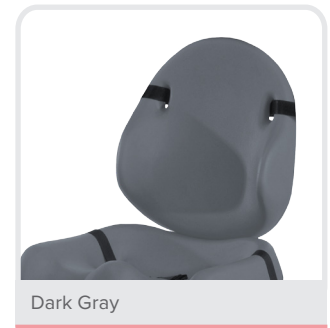

Soft-Touch[®] Liners 5 year warranty

Soft contoured support anywhere you need it

- Portable, lightweight and durable
- Versatile for use in strollers, chairs or wheelchairs
- Easy to clean
- Expands seating options
- Great for school and home use
- Affordable: fits easily into most budgets

Size 1 shown in Dark Gray

Size 2 shown in Aqua

Fits many chair options in classroom and home
Size 3 shown in Cherry

Features

Use size 1 and 2 Liners with Jogger (Sold Separately)

Use size 1 and 2 Liners with EIO Push Chair (Sold Separately)

Straps together for easy carrying and storage

3-point pelvic harness helps to safely secure the hips

Color Choices

Seat Specifications

Item	Inner Dimensions	Overall Dimensions
Size 1 Seat Cushion	8"W × 8"D × 3.5"H	10.5"D × 11"W
Size 2 Seat Cushion	10"W × 10"D × 4"H	13"D × 12"W
Size 3 Seat Cushion	12"W × 12"D × 4.5"H	15"D × 14"W
Size 4 Seat Cushion	14" W × 14" D × 4.5" H	17.5" W × 17.5" D
Size 5 Seat Cushion	16" W × 16" D × 4.5" H	19.5" W × 19.5" D