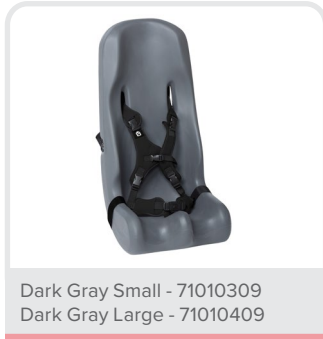

Online Dealer Resources: Get Quotes Instantly & Get Immediate Order Confirmations!

Please mark clearly with an X the items you wish to purchase.

Fax form to Special Tomato at (866) 901- 8707 or call in your order to our Pediatric Helpline at (866) 529-8407.

Color Options and Features

Prices Valid 01/01/2022 through 12/31/2022

Item #	Item Description	MSRP
71010302	Size Small Special Tomato® Booster Car Seat™ - LILAC	$1,542.23
71010304	Size Small Special Tomato® Booster Car Seat™ - AQUA	$1,542.23
71010309	Size Small Special Tomato® Booster Car Seat™ - DARK GRAY	$1,542.23
71110302	Small ST Booster Car Seat™ w/ Stationary Base - LILAC	$2,332.05
71110304	Small ST Booster Car Seat™ w/ Stationary Base - AQUA	$2,332.05
71110309	Small ST Booster Car Seat™ w/ Stationary Base - DARK GRAY	$2,332.05
71210302	Small ST Booster Car Seat™ w/ Mobile Base - LILAC	$2,837.12
71210304	Small ST Booster Car Seat™ w/ Mobile Base - AQUA	$2,837.12
71210309	Small ST Booster Car Seat™ w/ Mobile Base - DARK GRAY	$2,837.12
71310302	Small ST Booster Car Seat™ w/ Floor Sitter Base - LILAC	$1,717.42
71310304	Small ST Booster Car Seat™ w/ Floor Sitter Base - AQUA	$1,717.42
71310309	Small ST Booster Car Seat™ w/ Floor Sitter Base - DARK GRAY	$1,717.42
71010402	Size Large Special Tomato® Booster Car Seat™ - LILAC	$2,056.35
71010404	Size Large Special Tomato® Booster Car Seat™ - AQUA	$2,056.35
71010409	Size Large Special Tomato® Booster Car Seat™ - DARK GRAY	$2,056.35
71110402	Large ST Booster Car Seat™ w/ Stationary Base - LILAC	$2,984.61
71110404	Large ST Booster Car Seat™ w/ Stationary Base - AQUA	$2,984.61
71110409	Large ST Booster Car Seat™ w/ Stationary Base - DARK GRAY	$2,984.61
71210402	Large ST Booster Car Seat™ w/ Mobile Base - LILAC	$3,596.62
71210404	Large ST Booster Car Seat™ w/ Mobile Base - AQUA	$3,596.62
71210409	Large ST Booster Car Seat™ w/ Mobile Base - DARK GRAY	$3,596.62